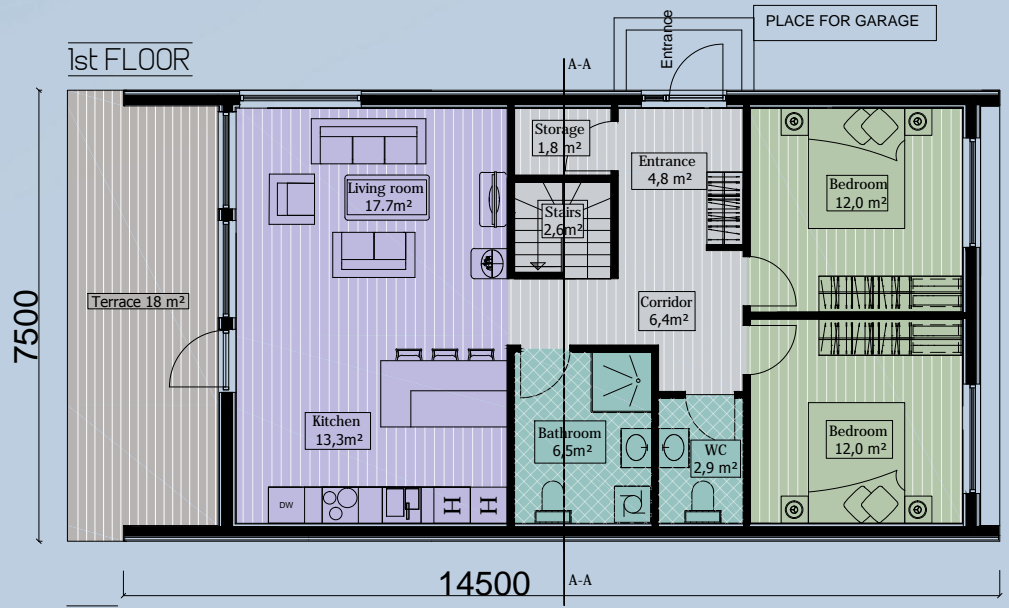

M120s

125m²

Features :

- ✓ 2 double beds, 2 single beds
- ✓ or bunk beds (6-8 people)
- ✓ Possibility to make cottages;
- ✓ Side entrance;
- ✓ NTA = 79,5 m² (1st floor);
- ✓ NTA = 35,5 m² (2nd floor);
- ✓ BRA = 120 m²;
- ✓ BYA = 109 m².

125m²