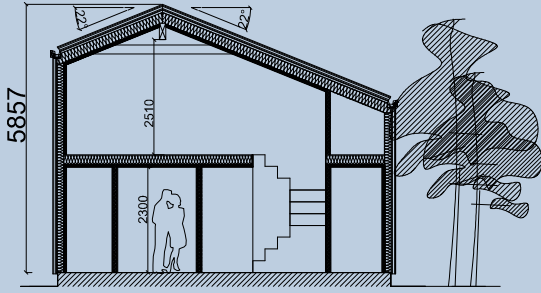

M120s

125m²

Features :

- ✓ 2 double beds, 2 single beds
- ✓ or bunk beds (6-8 people)
- ✓ Possibility to make cottages;
- ✓ Side entrance;
- ✓ NTA = 79,5 m² (1st floor);
- ✓ NTA = 35,5 m² (2nd floor);
- ✓ BRA = 120 m²;
- ✓ BYA = 109 m².

125m²