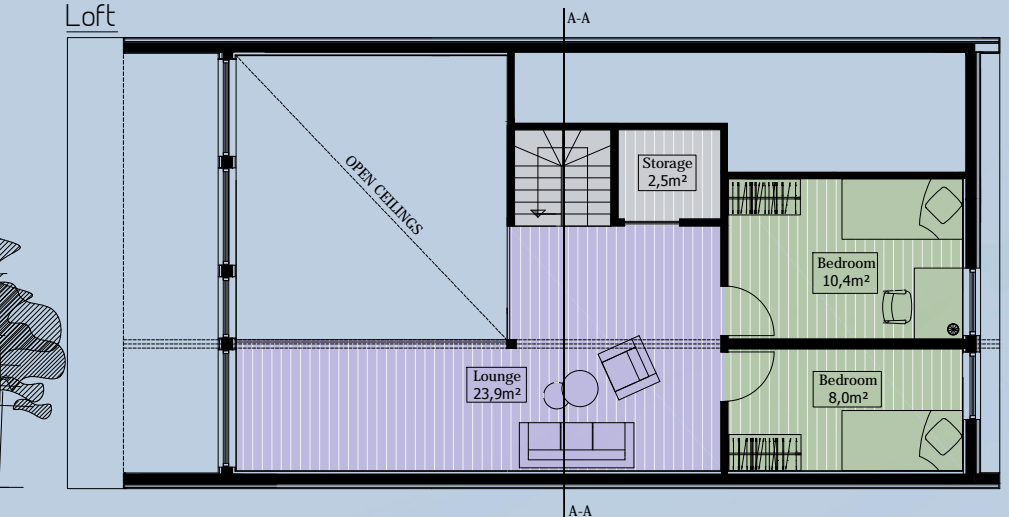

M120s

125m²

Features :

- ✓ 2 double beds, 2 single beds
- ✓ or bunk beds (6-8 people)
- ✓ Possibility to make cottages;
- ✓ Side entrance;
- ✓ NTA = 79,5 m² (1st floor);
- ✓ NTA = 35,5 m² (2nd floor);
- ✓ BRA = 120 m²;
- ✓ BYA = 109 m².

125m²